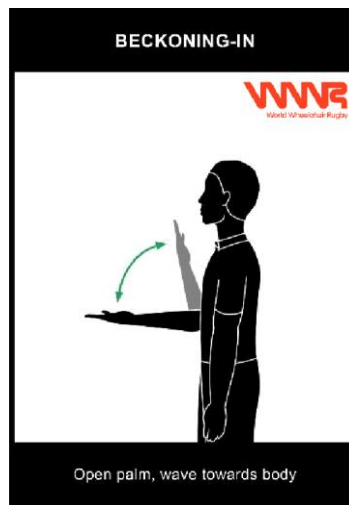

Time Outs and Substitutions