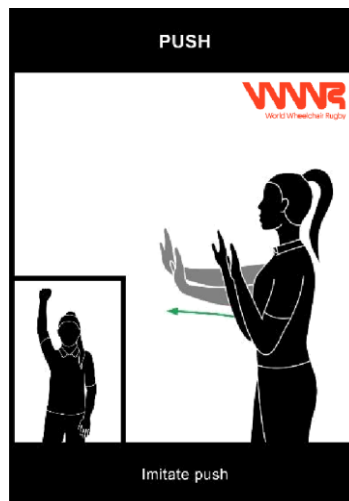

Common Fouls

Updated 2021