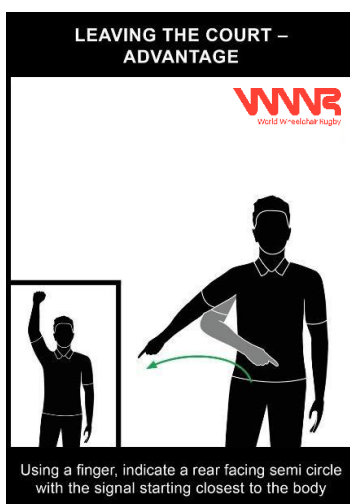

Common Fouls

Updated 2021