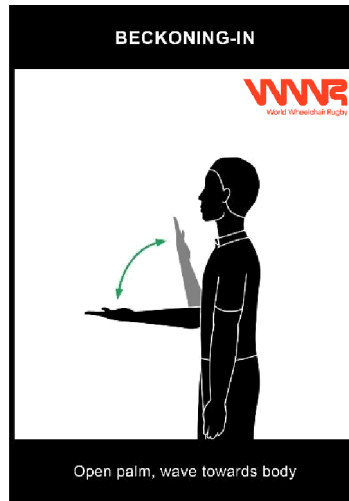

Time Outs and Substitutions