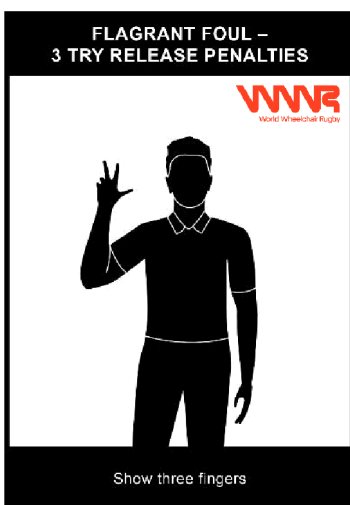

Special Fouls