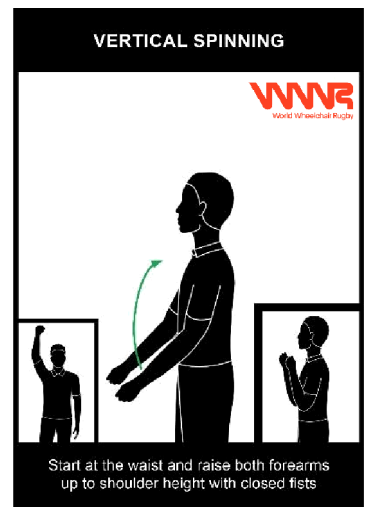

Common Fouls