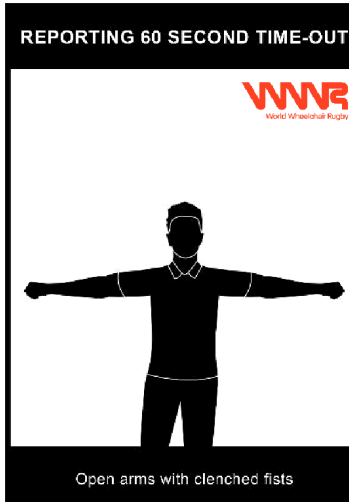

Time Outs and Substitutions